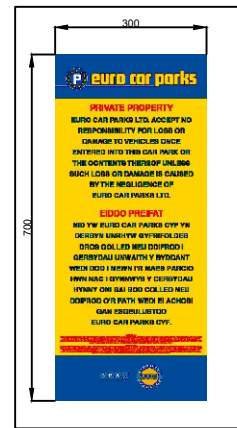

KEY NUMBER - A  
 LOCATION - CAR PARK  
 SIGN DESCRIPTION - ENTRANCE SIGN ON POLE  
 SIGN SIZE - 700 X 900  
 QUANTITY OF SIGN - 1  
 SCALE - 1:20

KEY NUMBER - B  
 LOCATION - CAR PARK  
 SIGN DESCRIPTION - ANPR WARNING SIGN  
 SIGN SIZE - 700 X 900  
 QUANTITY OF SIGN - 6  
 SCALE - 1:20

KEY NUMBER - C  
 LOCATION - CAR PARK  
 SIGN DESCRIPTION - GDPR SIGN ON POLE  
 SIGN SIZE - 300 X 700  
 QUANTITY OF SIGN - 1  
 SCALE - 1:20

KEY NUMBER - D  
 LOCATION - CAR PARK  
 SIGN DESCRIPTION - DISCLAIMER SIGN  
 SIGN SIZE - 300 X 700  
 QUANTITY OF SIGN - 1  
 SCALE - 1:20

KEY NUMBER - E  
 LOCATION - CAR PARK  
 SIGN DESCRIPTION - BLUE BADGE REMINDER SIGN  
 SIGN SIZE - 450 X 450  
 QUANTITY OF SIGN - 2  
 SCALE - 1:20

SCALE 1:1000  
 @ A3

1:1000

	SIGN LOCATION	SIGN DESCRIPTION	SIGN SIZE
A	CAR PARKING	ENTRANCE SIGN ON POLE	700 X 900
B	CAR PARKING	ANPR WARNING SIGN	700 X 900
C	CAR PARKING	GDPR SIGN ON POLE	300 X 700
D	CAR PARKING	DISCLAIMER SIGN	300 X 700
E	CAR PARKING	BLUE BADGE REMINDER SIGN	450 X 450