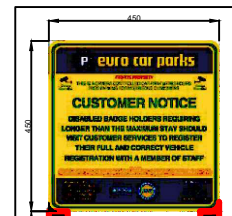

KEY NUMBER - A  
 LOCATION - CAR PARK  
 SIGN DESCRIPTION - ENTRANCE SIGN ON POLE  
 SIGN SIZE - 700 X 900  
 QUANTITY OF SIGN - 1  
 SCALE - 1:20

KEY NUMBER - B  
 LOCATION - CAR PARK  
 SIGN DESCRIPTION - ANPR WARNING SIGN  
 SIGN SIZE - 700 X 900  
 QUANTITY OF SIGN - 6  
 SCALE - 1:20

KEY NUMBER - C  
 LOCATION - CAR PARK  
 SIGN DESCRIPTION - GDPR SIGN ON POLE  
 SIGN SIZE - 300 X 700  
 QUANTITY OF SIGN - 1  
 SCALE - 1:20

KEY NUMBER - D  
 LOCATION - CAR PARK  
 SIGN DESCRIPTION - DISCLAIMER SIGN  
 SIGN SIZE - 300 X 700  
 QUANTITY OF SIGN - 1  
 SCALE - 1:20

KEY NUMBER - E  
 LOCATION - CAR PARK  
 SIGN DESCRIPTION - BLUE BADGE REMINDER SIGN  
 SIGN SIZE - 450 X 450  
 QUANTITY OF SIGN - 2  
 SCALE - 1:20

SCALE 1:1000  
 @ A3

1:1000

	SIGN LOCATION	SIGN DESCRIPTION	SIGN SIZE
A	CAR PARKING	ENTRANCE SIGN ON POLE	700 X 900
B	CAR PARKING	ANPR WARNING SIGN	700 X 900
C	CAR PARKING	GDPR SIGN ON POLE	300 X 700
D	CAR PARKING	DISCLAIMER SIGN	300 X 700
E	CAR PARKING	BLUE BADGE REMINDER SIGN	450 X 450