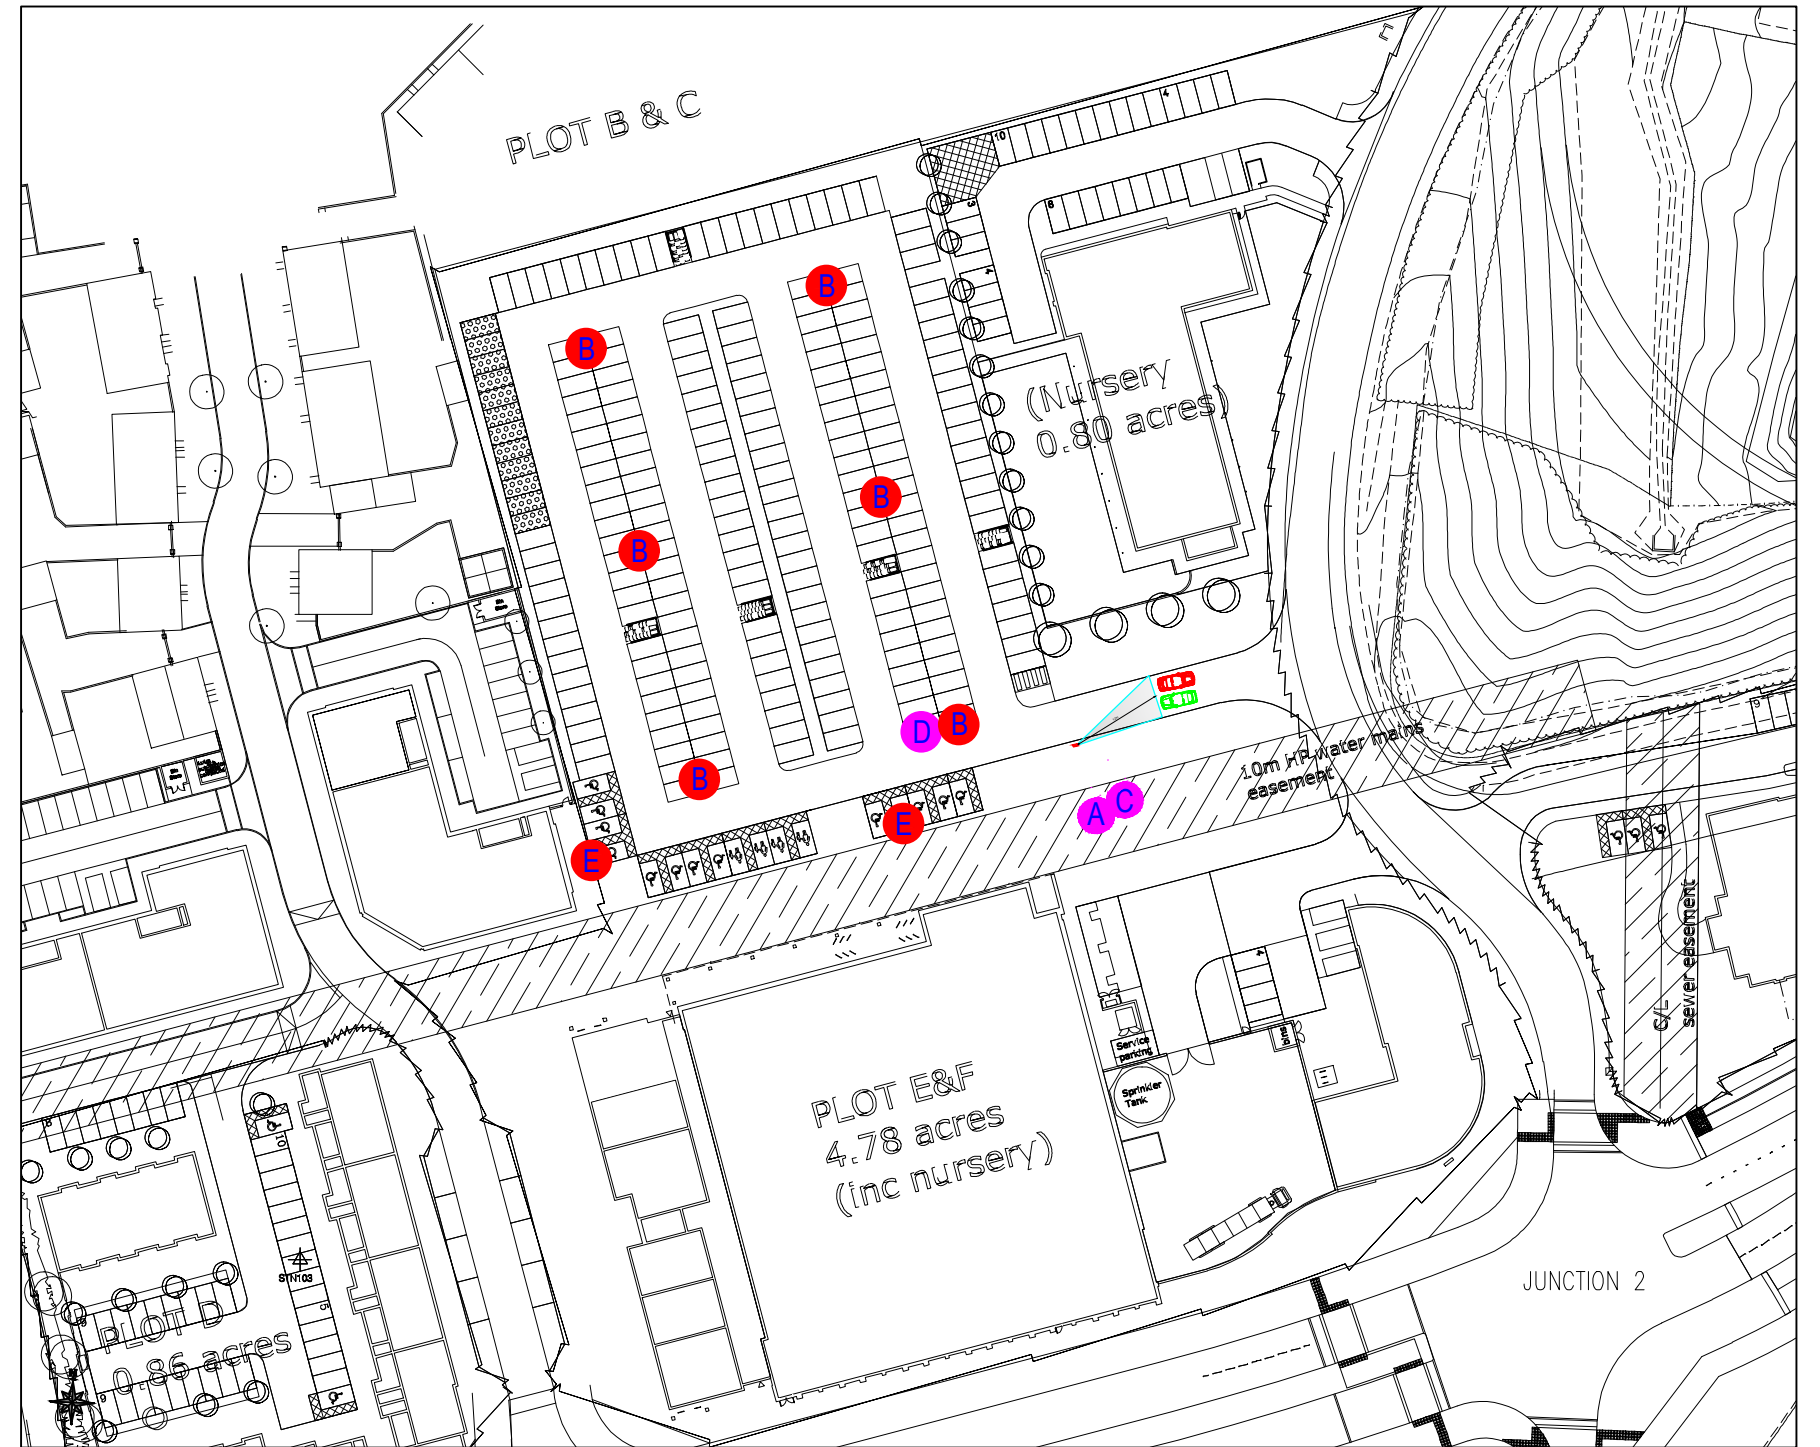

KEY NUMBER - A  
 LOCATION - CAR PARK  
 SIGN DESCRIPTION - ENTRANCE SIGN ON POLE  
 SIGN SIZE - 700 X 900  
 QUANTITY OF SIGN - 1  
 SCALE - 1:20

KEY NUMBER - B  
 LOCATION - CAR PARK  
 SIGN DESCRIPTION - ANPR WARNING SIGN  
 SIGN SIZE - 700 X 900  
 QUANTITY OF SIGN - 6  
 SCALE - 1:20

KEY NUMBER - C  
 LOCATION - CAR PARK  
 SIGN DESCRIPTION - GDPR SIGN ON POLE  
 SIGN SIZE - 300 X 700  
 QUANTITY OF SIGN - 1  
 SCALE - 1:20

KEY NUMBER - D  
 LOCATION - CAR PARK  
 SIGN DESCRIPTION - DISCLAIMER SIGN  
 SIGN SIZE - 300 X 700  
 QUANTITY OF SIGN - 1  
 SCALE - 1:20

KEY NUMBER - E  
 LOCATION - CAR PARK  
 SIGN DESCRIPTION - BLUE BADGE REMINDER SIGN  
 SIGN SIZE - 450 X 450  
 QUANTITY OF SIGN - 2  
 SCALE - 1:20

SCALE 1:1000  
 @ A3

1:1000

	SIGN LOCATION	SIGN DESCRIPTION	SIGN SIZE
A	CAR PARKING	ENTRANCE SIGN ON POLE	700 X 900
B	CAR PARKING	ANPR WARNING SIGN	700 X 900
C	CAR PARKING	GDPR SIGN ON POLE	300 X 700
D	CAR PARKING	DISCLAIMER SIGN	300 X 700
E	CAR PARKING	BLUE BADGE REMINDER SIGN	450 X 450

REVISION.  
 08  
 DATE.  
 03/07/18  
 DRAWN.  
 YJ  
 CHECKED.

SITE:  
 MORRISONS TELFORD  
 TF3 5ES

REV.	DESCRIPTION	BY:	DATE:
04	NUMBER OF SIGNS UPDATED	YJ	29/10/2018
05	SIGN A & F UPDATED	YJ	26/04/19
06	SIGN F REMOVED	YJ	09/05/19
07	SIGN E UPDATED AND NOTES UPDATED	YJ	10/05/19
08	SCALE UPDATED	YJ	10/05/19